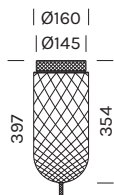

INDOOR - CEILING

CURUBA PL

- alluminio, vetro soffiato a bocca

- aluminum, mouthblown glass

2614	M 2700K	W 3000K
Power	13.6W	13.6W
Nominal lumen	2544.0lm	2584.0lm
CRI	>90	>90
Supply	220-240V	220-240V

Item	Temperature	Body	Glass
2614	M	-BO	-BBI
		-NO	-BBL
	W	-BV	-BTM
		-OR	-BAM
		-TI	-BFU
		-VF	-BVF